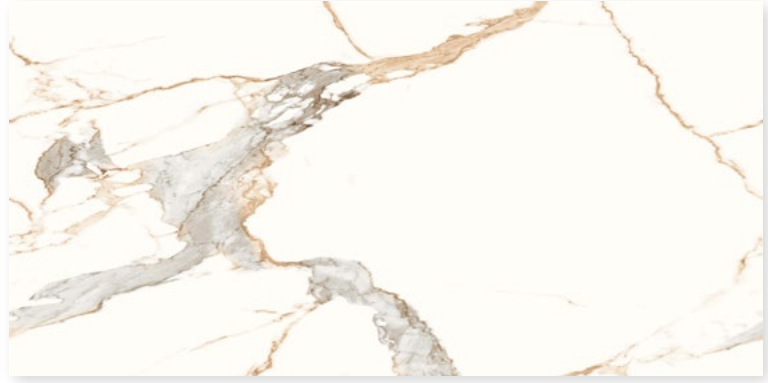

Athens

60x120 Matt Carving & Polished Porcelain

Grey

6