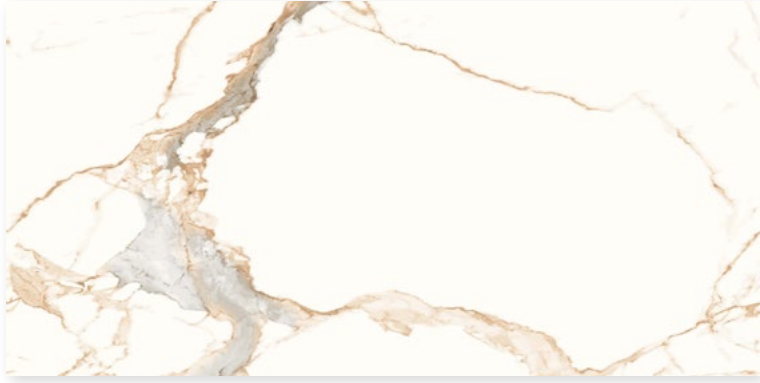

Athens

60x120 Matt Carving & Polished Porcelain

Gold